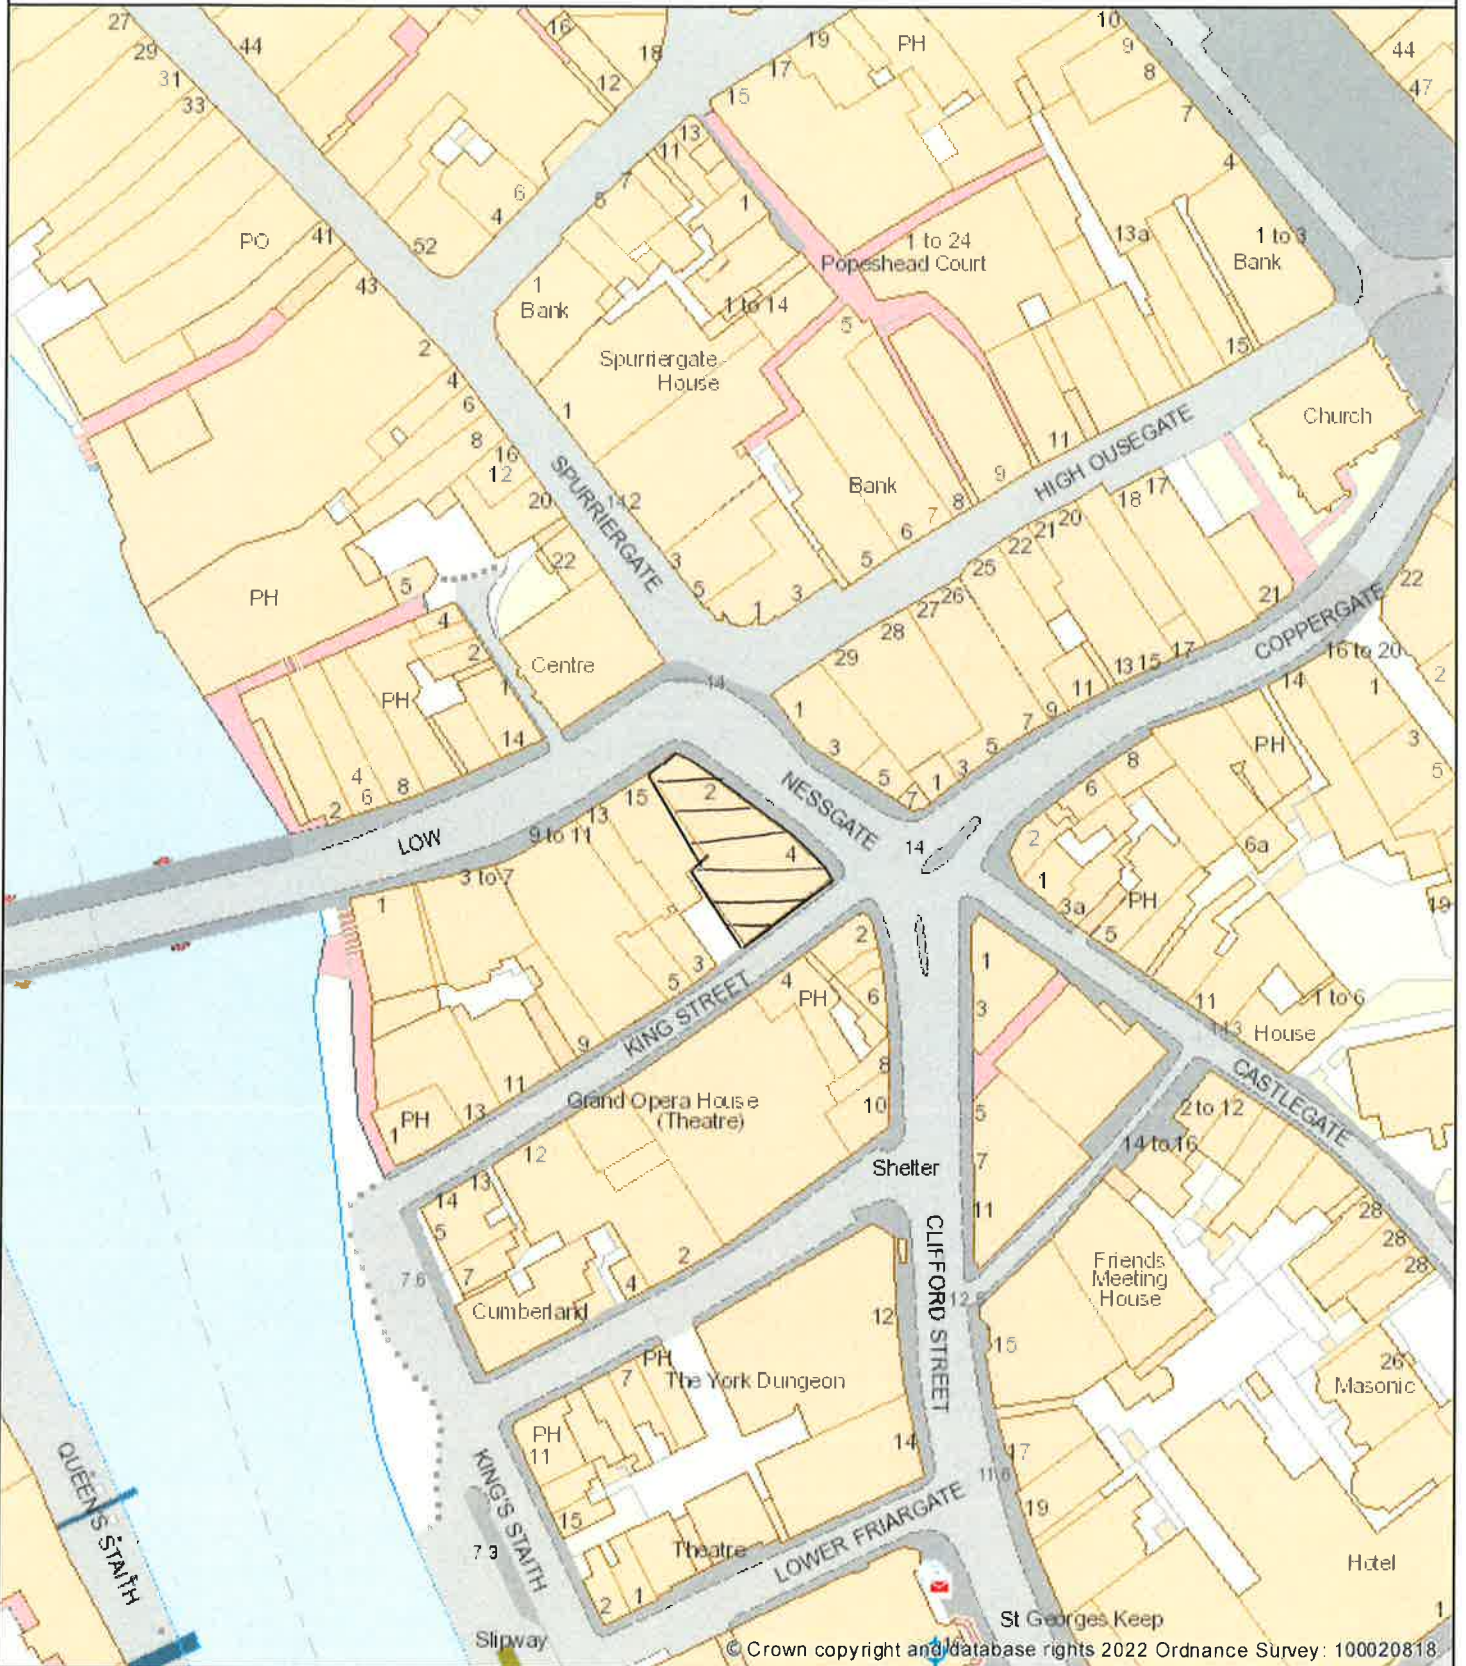

Map of area

Date: 24 Nov 2022

Author: City of York Council

Scale: 1:1,250